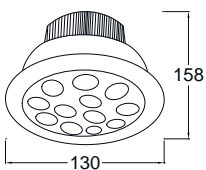

LED 8x1W  
Replacement  
**MR16 50W**

Energy Saving  
**80%**

LED 8x3W  
Replacement  
**PLC 2x26W**

Energy Saving  
**55%**

**ITDL - 88**

Power LED 8x1W

Power LED 8x3W

Ø118mm.

LED 8x1W  
Replacement  
**MR16 50W**

Energy Saving  
**80%**

LED 8x3W  
Replacement  
**PLC 2x26W**

Energy Saving  
**55%**

**ITDL - 89**

Power LED 8x1W

Power LED 8x3W

Ø143mm.

LED 12x1W  
Replacement  
**MR16 50W**

Energy Saving  
**80%**

**ITDL - 90**

Fixed

Power LED 12x1W

Ø107mm.

LED

Die Cast Aluminium  
220  
VAC