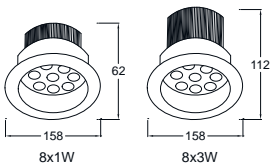

LED 8x1W  
Replacement  
**MR16 50W**

Energy Saving  
**80%**

LED 8x3W  
Replacement  
**PLC 2x26W**

Energy Saving  
**55%**

**ITDL - 88**

Power LED 8x1W

Power LED 8x3W

Ø118mm.

LED 8x1W  
Replacement  
**MR16 50W**

Energy Saving  
**80%**

LED 8x3W  
Replacement  
**PLC 2x26W**

Energy Saving  
**55%**

**ITDL - 89**

Power LED 8x1W

Power LED 8x3W

Ø143mm.

LED 12x1W  
Replacement  
**MR16 50W**

Energy Saving  
**80%**

**ITDL - 90**

Fixed

Power LED 12x1W

Ø107mm.

LED

Die Cast Aluminium  
220  
VAC